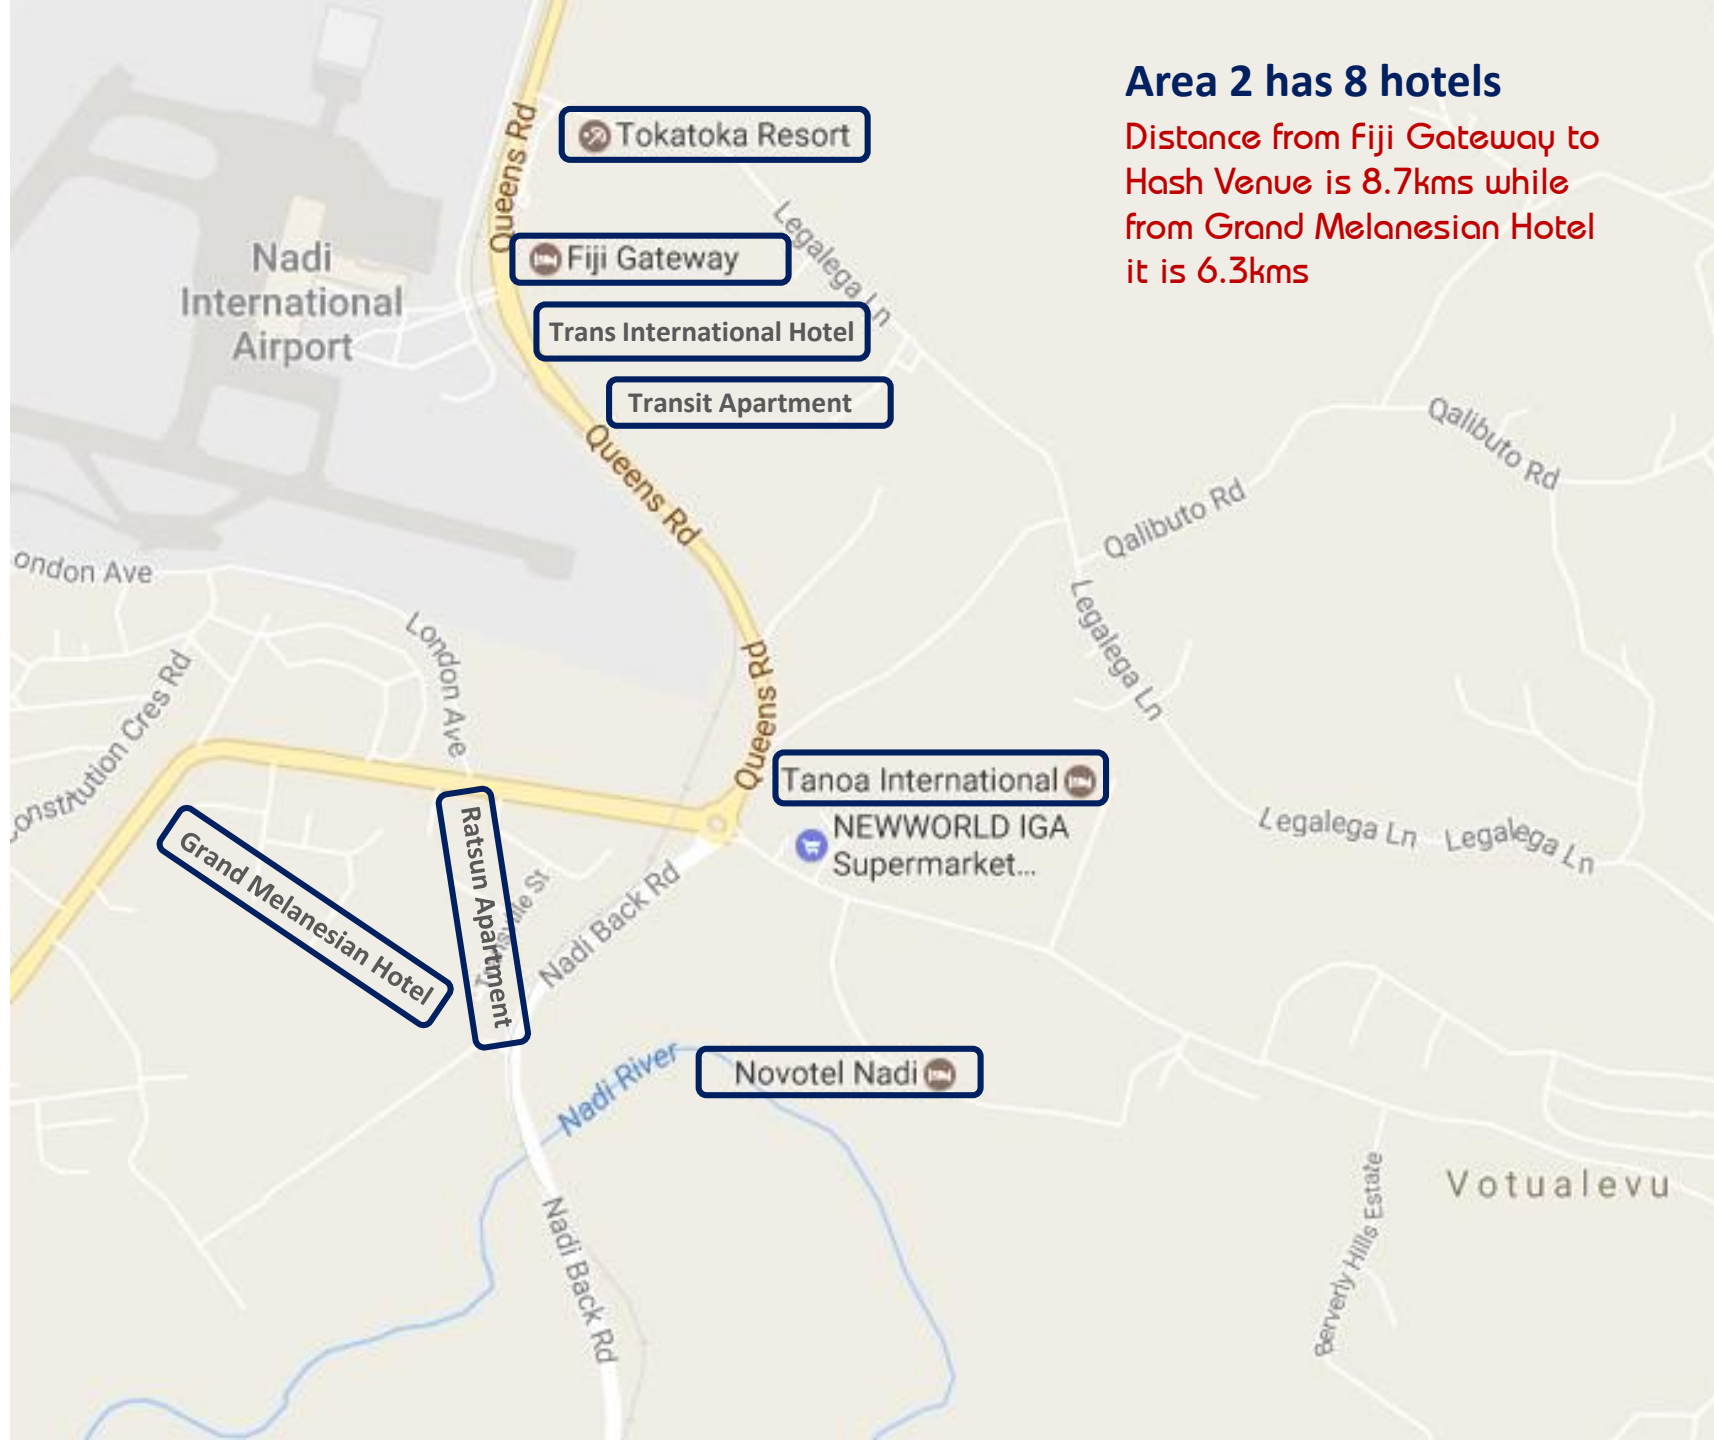

Galaxy Hotel is not covered in any area map so marked on this page. It is 1.6kms from Venue.

Hotel Area 1

Hotel Area 4

Hotel Area 3

Hotel Area 2

Galaxy

**2018 Interhash Venue
PRINCE CHARLES PARK.**

Satellite

Area 1 has 9 hotels

Distance from Sofitel Fiji Resort to Hash Venue is 7kms

Hilton Fiji Beach Resort and Spa

Sofitel Fiji Resort and Spa

The Westin Denarau Island Resort & Spa, Fiji

Sheraton Denarau Villas

Blu Brasserie

Radisson Blu Resort Fiji Denarau Island

Wyndham Resort Denarau Island

The Denarau Golf Club

Area 2 has 8 hotels

Distance from Fiji Gateway to Hash Venue is 8.7kms while from Grand Melanesian Hotel it is 6.3kms

Area 3 has 7 hotels

Distance from Mecure Nadi to Hash Venue is 3.8kms.

Area 4 has 15 hotels

Distance from Smugglers Cove Beach Resort to Hash Venue is 5.5kms while from Grand West Villas it is 5.2kms