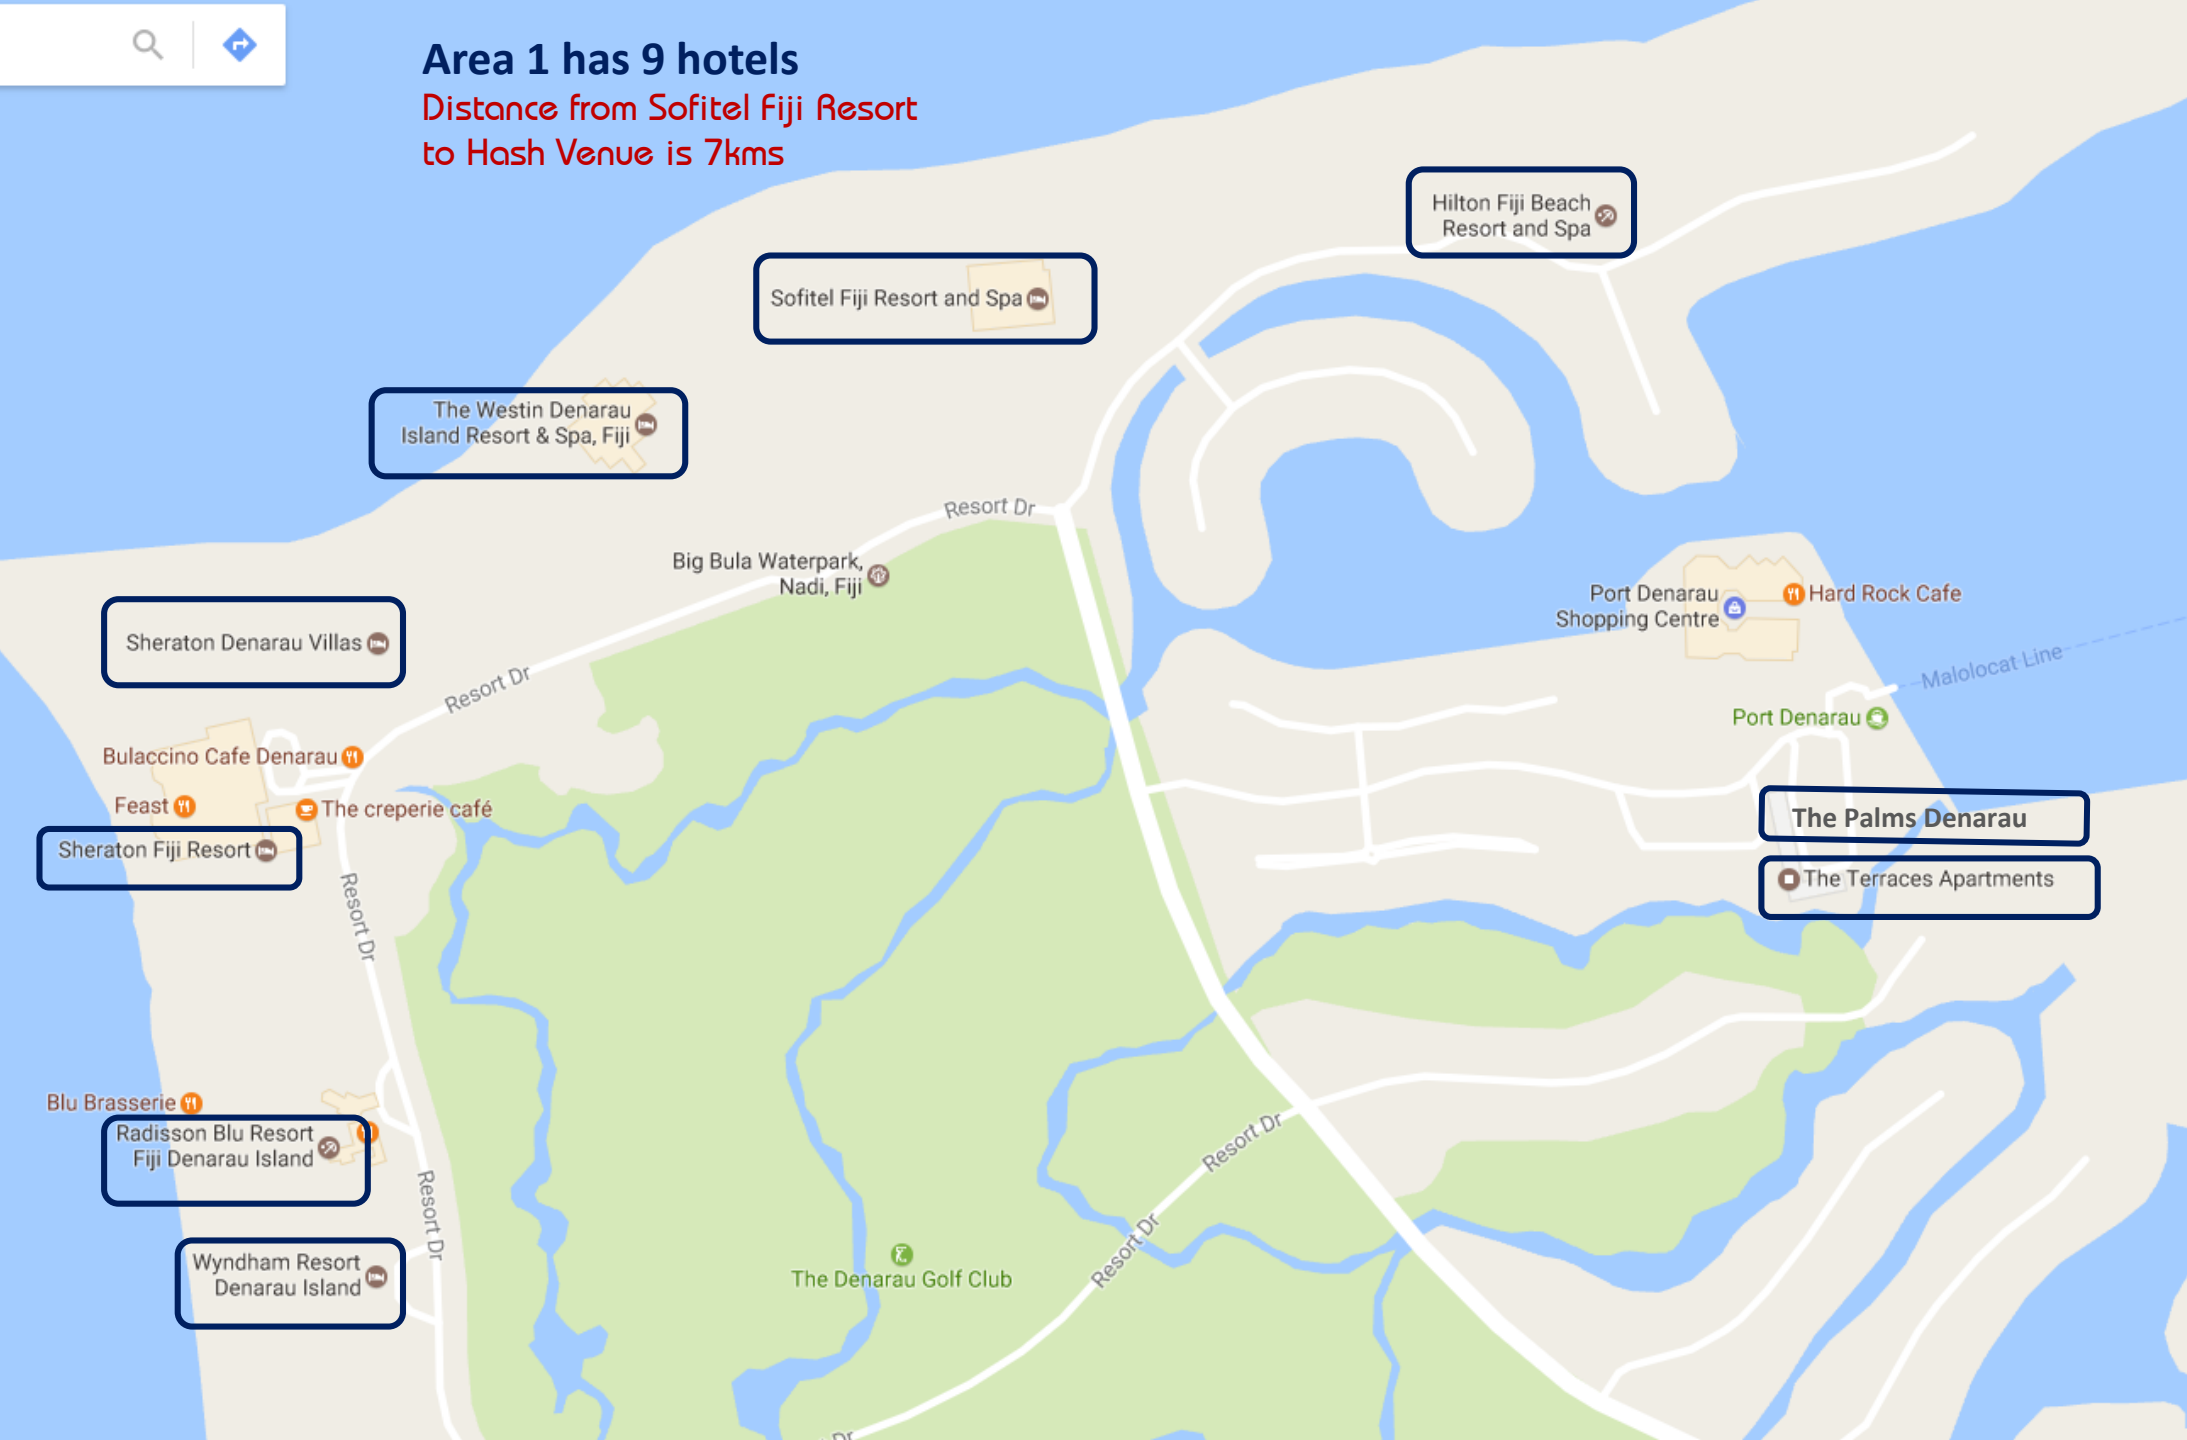

The President Hotel

Basically Nadi Town and the Official 2018 Interhash Venue. There are 4 Hotels in Nadi Town Area as well and marked.

The 2018 Interhash Official Venue

Nadi Downtown

Maya Magnuson

Hotel Blue Light

Area 1 has 9 hotels

Distance from Sofitel Fiji Resort to Hash Venue is 7kms

Hilton Fiji Beach Resort and Spa

Sofitel Fiji Resort and Spa

The Westin Denarau Island Resort & Spa, Fiji

Sheraton Denarau Villas

Blu Brasserie

Radisson Blu Resort Fiji Denarau Island

Wyndham Resort Denarau Island

The Denarau Golf Club

Area 2 has 8 hotels

Distance from Fiji Gateway to Hash Venue is 8.7kms while from Grand Melanesian Hotel it is 6.3kms

Area 3 has 7 hotels

Distance from Mecure Nadi to Hash Venue is 3.8kms.

Area 4 has 15 hotels

Distance from Smugglers Cove Beach Resort to Hash Venue is 5.5kms while from Grand West Villas it is 5.2kms