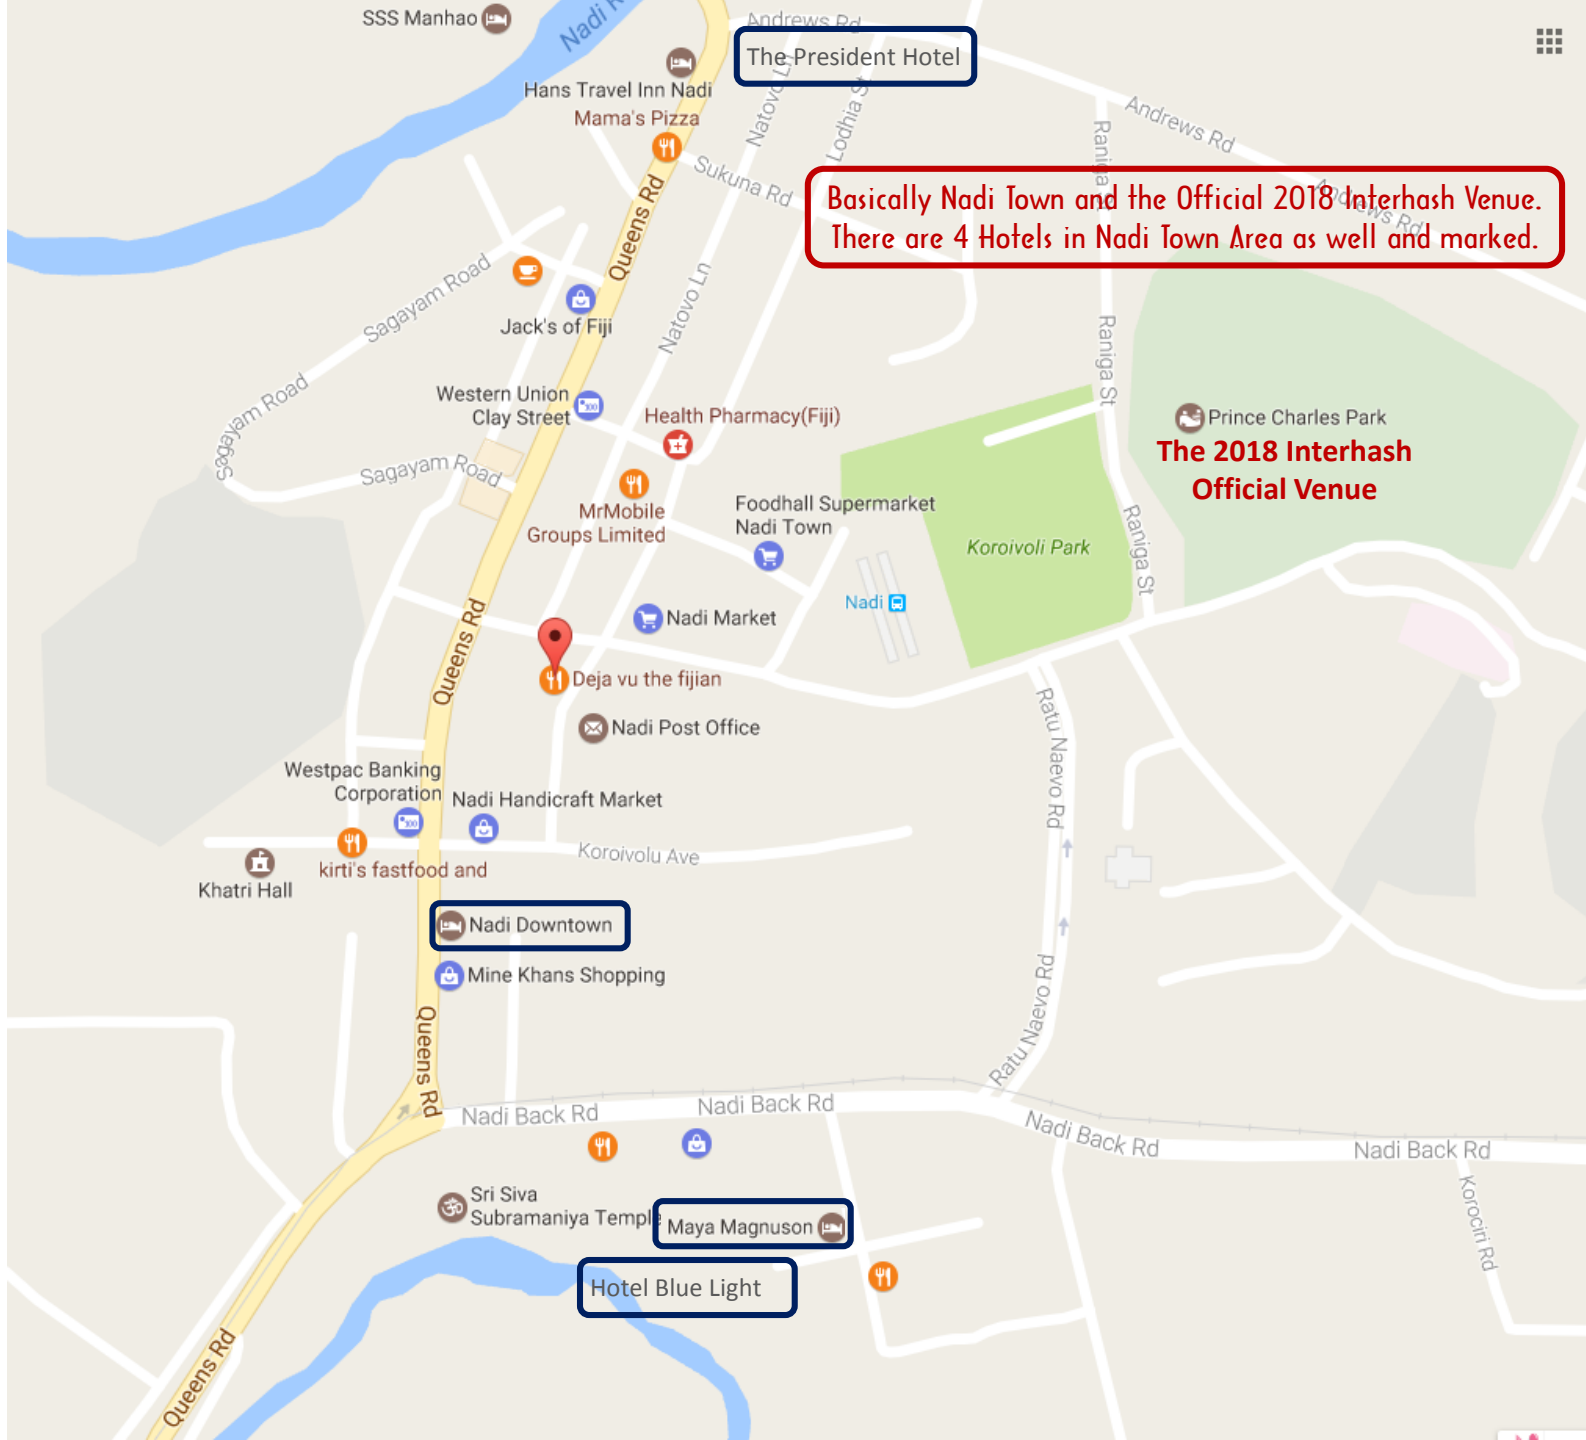

Galaxy Hotel is not covered in any area map so marked on this page. It is 1.6kms from Venue.

Hotel Area 1

Hotel Area 4

Hotel Area 3

Hotel Area 2

Galaxy

**2018 Interhash Venue
PRINCE CHARLES PARK.**

Satellite

The President Hotel

Basically Nadi Town and the Official 2018 Interhash Venue. There are 4 Hotels in Nadi Town Area as well and marked.

The 2018 Interhash Official Venue

Nadi Downtown

Maya Magnuson

Hotel Blue Light

Area 1 has 9 hotels

Distance from Sofitel Fiji Resort to Hash Venue is 7kms

Hilton Fiji Beach Resort and Spa

Sofitel Fiji Resort and Spa

The Westin Denarau Island Resort & Spa, Fiji

Sheraton Denarau Villas

Area 3 has 7 hotels

Distance from Mecure Nadi to Hash Venue is 3.8kms.

Area 4 has 15 hotels

Distance from Smugglers Cove Beach Resort to Hash Venue is 5.5kms while from Grand West Villas it is 5.2kms