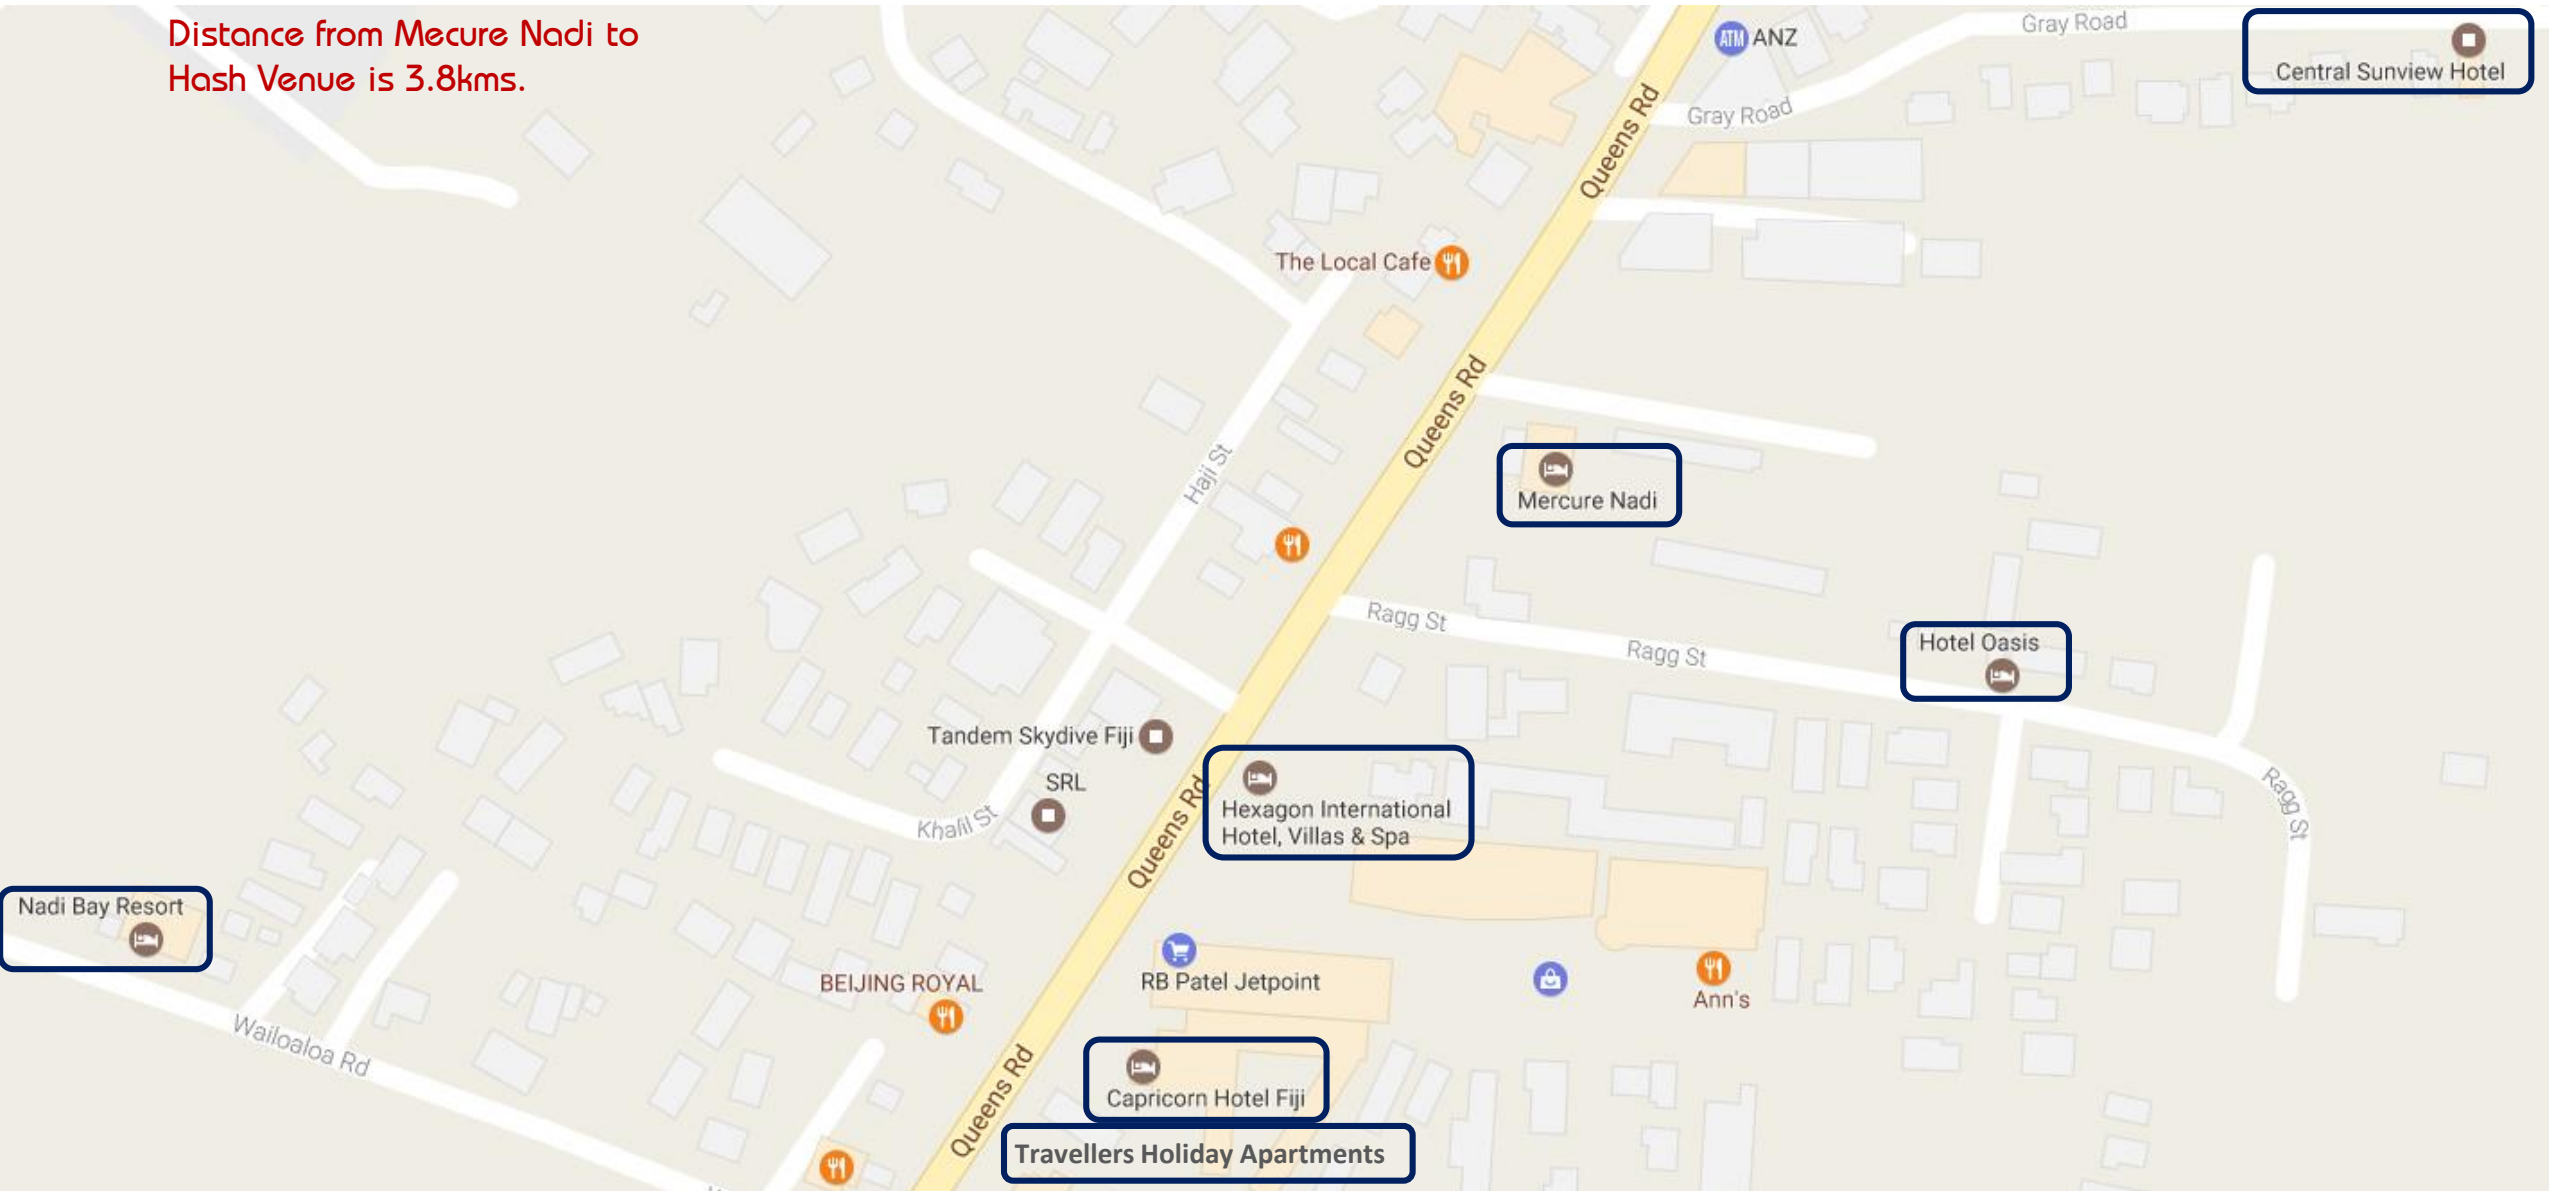

Area 1 has 9 hotels

Distance from Sofitel Fiji Resort to Hash Venue is 7kms

Hilton Fiji Beach Resort and Spa

Sofitel Fiji Resort and Spa

The Westin Denarau Island Resort & Spa, Fiji

Sheraton Denarau Villas

Big Bula Waterpark, Nadi, Fiji

Port Denarau Shopping Centre
Hard Rock Cafe

Port Denarau

Malolocat Line

Sheraton Fiji Resort

Bulaccino Cafe Denarau
Feast
The creperie café

The Palms Denarau

The Terraces Apartments

Blu Brasserie

Radisson Blu Resort Fiji Denarau Island

Wyndham Resort Denarau Island

The Denarau Golf Club

Area 2 has 8 hotels

Distance from Fiji Gateway to Hash Venue is 8.7kms while from Grand Melanesian Hotel it is 6.3kms

Area 3 has 7 hotels

Distance from Mecure Nadi to Hash Venue is 3.8kms.

Area 4 has 15 hotels

Distance from Smugglers Cove Beach Resort to Hash Venue is 5.5kms while from Grand West Villas it is 5.2kms